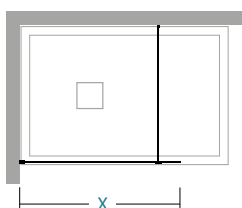

informations

Informationen

walk-in
walk-in

X   longueur de paroi de douche\ Länge der Duschwand

	X				X				
	28-29	1	12		88-89	1	32		
	38-39	1	16		98-99	1	35		
	48-49	1	19		108-109	1	39		
	58-59	1	22		118-119	1	42		
	68-69	1	25		138-139	1	49		
	78-79	1	29		158-159	1	55