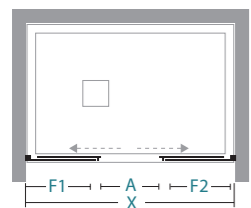

incluso

included

disponibile

available

installazioni

in nicchia niche
SD-PSC2

installations

ad angolo corner
SD-PSC2+SD-F

a tre lati three sides
SD-PSC2+2xSD-F

informazioni

apertura scorrevole
sliding door

informations

X	A	F1/F2						nr	kg max
106-112	41	27						2	40
116-122	45	30						2	41
126-132	45	35						2	45
136-142	55	35						2	48
146-152	55	40						2	51
156-162	65	40						2	55
166-172	65	45						2	58
176-182	75	45						2	61

X lunghezza parete doccia\ shower wall length
A spazio d'entrata\ entrance space
F1 / F2 lunghezza lato fisso\ fixed side length

Misure standard

Standard sizes

Codice Code	estensibilità extension	Finiture profili Profiles finishing	30	34
06P120110	106-112	RAL 9010 Tbrill®	---	---
06P120120	116-122	RAL 9010 Tbrill®	---	---
06P120130	126-132	RAL 9010 Tbrill®	---	---
06P120140	136-142	RAL 9010 Tbrill®	---	---
06P120150	146-152	RAL 9010 Tbrill®	---	---
06P120160	156-162	RAL 9010 Tbrill®	---	---
06P120170	166-172	RAL 9010 Tbrill®	---	---
06P120180	176-182	RAL 9010 Tbrill®	---	---