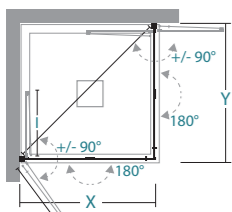

incluso included

disponibile available

Misure standard Standard sizes

Codice SX LH Code	Codice DX RH Code	estensibilità extension	Finiture profili Profiles finishing	30	16
12P130060	12P120060	57,5-59,5	Tcrom®	---	---
12P130065	12P120065	62,5-64,5	Tcrom®	---	---
12P130070	12P120070	67,5-69,5	Tcrom®	---	---
12P130075	12P120075	72,5-74,5	Tcrom®	---	---
12P130080	12P120080	77,5-79,5	Tcrom®	---	---
12P130085	12P120085	82,5-84,5	Tcrom®	---	---
12P130090	12P120090	87,5-89,5	Tcrom®	---	---
12P130095	12P120095	92,5-94,5	Tcrom®	---	---
12P130100	12P120100	97,5-99,5	Tcrom®	---	---
12P130105	12P120105	102,5-104,5	Tcrom®	---	---
12P130110	12P120110	107,5-109,5	Tcrom®	---	---
12P130115	12P120115	112,5-114,5	Tcrom®	---	---
12P130120	12P120120	117,5-119,5	Tcrom®	---	---

installazioni

in nicchia niche
VO-PFR+VO-PFR

installations

ad angolo corner
VO-PFR+VO-PFR

informazioni

apertura soffietto
girevole
folding turning door

informations

X/Y	I	nr	kg max	X/Y	I	nr	kg max
58-60	29	1	21	93-95	46,5	1	32
63-65	31,5	1	22	98-100	49	1	34
68-70	34	1	24	103-105	51,5	1	36
73-75	36,5	1	26	108-110	54	1	37
78-80	39	1	27	113-115	56,5	1	39
83-85	41,5	1	29	118-120	59	1	40
88-90	44	1	31				

X/Y lunghezza parete doccia\ shower wall length
I ingombro interno\ internal dimensions

attenzione

specificare se montato a
pavimento (vedi ... pag. ...)

specify any floor installation
(see ... page ...)

warning

Optical e Terra - decografia
per: vetro Trasparente,
Misure standard e speciali,
max 135 cm L

Optical and Terra - decoprinting
for: glass Trasparente,
Standard and Special sizes,
max 135 cm L

tutti i componenti della
parete doccia sono in finitura
Tcrom®