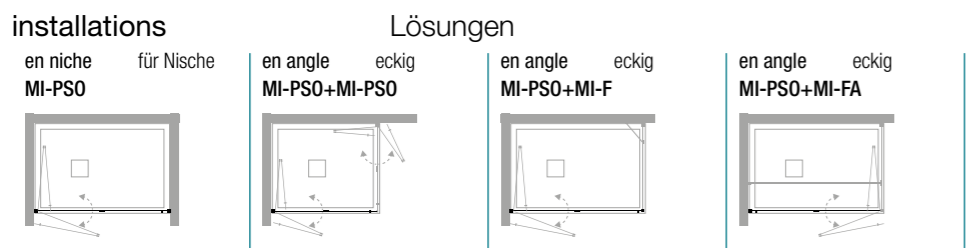

X	A	I						
57,5-59,5	46	29						1	21
62,5-64,5	51	31,5						1	23
67,5-69,5	56	34						1	25
72,5-74,5	61	36,5						1	26
77,5-79,5	66	39						1	28
82,5-84,5	71	41,5						1	30
87,5-89,5	76	44						1	31
92,5-94,5	81	46,5						1	33
97,5-99,5	86	49						1	35

Mesures standards   **Standardmaße**

Code	réglage Verstellbereich	Finitions profilés Fertigung der Profile	30	16	29	32	12	10
08P220060	57,5-59,5	colore	---	---	---	---	---	---
		abitat	---	---	---	---	---	
		vogue	---	---	---	---	---	
08P220065	62,5-64,5	colore	---	---	---	---	---	
		abitat	---	---	---	---	---	
		vogue	---	---	---	---	---	
08P220070	67,5-69,5	colore	■	---	---	---	---	
		abitat	---	---	---	---	---	
		vogue	---	---	---	---	---	
08P220075	72,5-74,5	colore	---	---	---	---	---	
		abitat	---	---	---	---	---	
		vogue	---	---	---	---	---	
08P220080	77,5-79,5	colore	■	---	---	---	---	
		abitat	---	---	---	---	---	
		vogue	---	---	---	---	---	
08P220085	82,5-84,5	colore	---	---	---	---	---	
		abitat	---	---	---	---	---	
		vogue	---	---	---	---	---	
08P220090	87,5-89,5	colore	■	---	---	---	---	
		abitat	---	---	---	---	---	
		vogue	---	---	---	---	---	
08P220095	92,5-94,5	colore	---	---	---	---	---	
		abitat	---	---	---	---	---	
		vogue	---	---	---	---	---	
08P220100	97,5-99,5	colore	■	---	---	---	---	
		abitat	---	---	---	---	---	
		vogue	---	---	---	---	---	

Mesures spéciales L / H   **Sondermaße L / H**

Code	réglage Verstellbereich	Finitions profilés Fertigung der Profile	30	16	29	32	12
08P229001	57 < L < 80	colore	---	---	---	---	---
		abitat	---	---	---	---	
		vogue	---	---	---	---	
08P229001	81 < L < 90	colore	---	---	---	---	---
		abitat	---	---	---	---	
		vogue	---	---	---	---	
08P229001	91 < L < 100	colore	---	---	---	---	---
		abitat	---	---	---	---	
		vogue	---	---	---	---	

attention   **Achtung**

spécifier s'il est monté au sol
(page 351)

Installation auf dem Boden
muß angegeben sein (Seite
351)

Optical et Terra - decographie
pour: verre Transparent et
Fumé, Mesures standards et
spéciales, max 135 cm L

Optical und Terra - Dekografie
für: Transparentes und Fumè
Glas, Standard- und Sonder-
maßnahmen, max 135 cm L

le prix de la H spécial doit
être trouvé dans le tableau
Mesures spéciales L / H en
fonction de la L de la paroi
de docuhe

der Sonderpreis für H ist in der
Tabelle zu finden **Sondermas-
sen L / H** beyogen auf L der
Duschwand

mesures spéciales Sondermaße	Disponibilité Verfügbarkeit				
H max 210 cm	■ STOCK				
L min 57,5 cm					
L max 100 cm					

suppléments   **Ergänzungen**

Profilé d'extension 2 cm Verbreiterungsprofil 2 cm	Decographie Dekografie	Mastic SPARTAN® SPARTAN®-Klebedichtstoff
37P019221	par code per code	36B010010