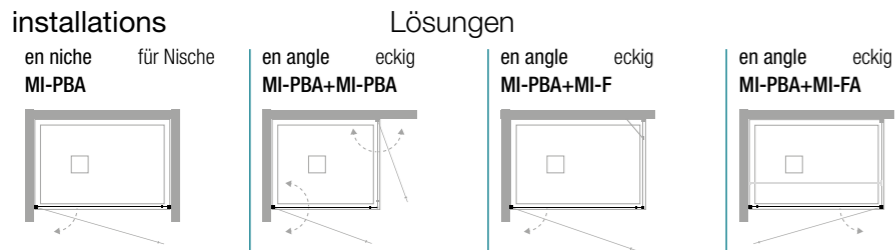

**inclus**      **enthalten**

**disponible**      **verfügbar**

Mesures standards		Standardmaße						
Code	réglage Verstellbereich	Finitions profilés Fertigung der Profile	30	16	29	32	12	10
08A210040	37,5-39,5	colore	---	---	---	---	---	---
		abitat	---	---	---	---	---	---
		vogue	---	---	---	---	---	---
08A210045	42,5-44,5	colore	---	---	---	---	---	---
		abitat	---	---	---	---	---	---
		vogue	---	---	---	---	---	---
08A210050	47,5-49,5	colore	---	---	---	---	---	---
		abitat	---	---	---	---	---	---
		vogue	---	---	---	---	---	---
08A210055	52,5-54,5	colore	---	---	---	---	---	---
		abitat	---	---	---	---	---	---
		vogue	---	---	---	---	---	---
08A210060	57,5-59,5	colore	---	---	---	---	---	---
		abitat	---	---	---	---	---	---
		vogue	---	---	---	---	---	---
08A210065	62,5-64,5	colore	---	---	---	---	---	---
		abitat	---	---	---	---	---	---
		vogue	---	---	---	---	---	---
08A210070	67,5-69,5	colore	---	---	---	---	---	---
		abitat	---	---	---	---	---	---
		vogue	---	---	---	---	---	---
08A210075	72,5-74,5	colore	---	---	---	---	---	---
		abitat	---	---	---	---	---	---
		vogue	---	---	---	---	---	---
08A210080	77,5-79,5	colore	---	---	---	---	---	---
		abitat	---	---	---	---	---	---
		vogue	---	---	---	---	---	---
08A210090	87,5-89,5	colore	---	---	---	---	---	---
		abitat	---	---	---	---	---	---
		vogue	---	---	---	---	---	---

**attention**

dans les installations de niche ou d'angle **MI-PBA+MI-PBA** un des deux côtés peut être remplacé par le modèle **MO-PBA** de la gamme Mork

ECKLÖSUNG **MI-PBA+MI-PBA**: eine Seite kann mit der Mork Duschwand **MO-PBA** getauscht werden

**Achtung**

Optical et Terra - decographie pour: verre Transparent et Fumé, Mesures standards et spéciales, max 135 cm L

le prix de la **H** spécial doit être trouvé dans le tableau Mesures spéciales L / H en fonction de la **L** de la paroi de docuhe