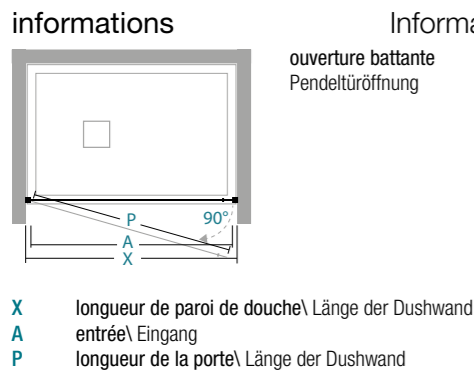

**inclus**      **enthalten**

**disponible**      **verfügbar**

Mesures standards		Standardmaße						
Code	réglage Verstellbereich	Finitions profilés Fertigung der Profile	30	16	29	32	12	10
08A210040	37,5-39,5	colore	---	---	---	---	---	---
		abitat	---	---	---	---	---	---
		vogue	---	---	---	---	---	---
08A210045	42,5-44,5	colore	---	---	---	---	---	---
		abitat	---	---	---	---	---	---
		vogue	---	---	---	---	---	---
08A210050	47,5-49,5	colore	---	---	---	---	---	---
		abitat	---	---	---	---	---	---
		vogue	---	---	---	---	---	---
08A210055	52,5-54,5	colore	---	---	---	---	---	---
		abitat	---	---	---	---	---	---
		vogue	---	---	---	---	---	---
08A210060	57,5-59,5	colore	---	---	---	---	---	---
		abitat	---	---	---	---	---	---
		vogue	---	---	---	---	---	---
08A210065	62,5-64,5	colore	---	---	---	---	---	---
		abitat	---	---	---	---	---	---
		vogue	---	---	---	---	---	---
08A210070	67,5-69,5	colore	---	---	---	---	---	---
		abitat	---	---	---	---	---	---
		vogue	---	---	---	---	---	---
08A210075	72,5-74,5	colore	---	---	---	---	---	---
		abitat	---	---	---	---	---	---
		vogue	---	---	---	---	---	---
08A210080	77,5-79,5	colore	---	---	---	---	---	---
		abitat	---	---	---	---	---	---
		vogue	---	---	---	---	---	---
08A210090	87,5-89,5	colore	---	---	---	---	---	---
		abitat	---	---	---	---	---	---
		vogue	---	---	---	---	---	---

**attention**

dans les installations de niche ou d'angle **MI-PBA+MI-PBA** un des deux côtés peut être remplacé par le modèle **MO-PBA** de la gamme Mork

ECKLÖSUNG **MI-PBA+MI-PBA**: eine Seite kann mit der Mork Duschwand **MO-PBA** getauscht werden

**Achtung**

Optical et Terra - decographie pour: verre Transparent et Fumé, Mesures standards et spéciales, max 135 cm L

le prix de la **H** spécial doit être trouvé dans le tableau Mesures spéciales L / H en fonction de la **L** de la paroi de docuhe