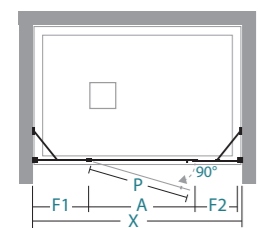

informazioni

apertura battente
swing door

informations

	X	A	P	F1	F2				
106-110	60	61	24	19.5				1	26
116-120	70	71	24	19.5				1	28
126-130	70	71	24	29.5				1	30
136-140	80	81	24	29.5				1	33
146-150	80	81	24	39.5				1	36
156-160	80	81	24	49.5				1	40
166-170	80	81	24	59.5				1	43
176-180	80	81	24	69.5				2	47

X lunghezza parete doccia\ shower wall length
A spazio d'entrata\ entrance space
P lunghezza porta\ door length
F1 / F2 lunghezza lato fisso\ fixed side length

Misure standard

Standard sizes

Codice Code	estensibilità extension	Finiture profili Profiles finishing	30	16	29	32	12	10
08P020110	106-110	colore	---	---	---	---	---	---
		abitat	---	---	---	---	---	
		vogue	---	---	---	---	---	
08P020120	116-120	colore	---	---	---	---	---	
		abitat	---	---	---	---	---	
		vogue	---	---	---	---	---	
08P020130	126-130	colore	---	---	---	---	---	
		abitat	---	---	---	---	---	
		vogue	---	---	---	---	---	
08P020140	136-140	colore	---	---	---	---	---	
		abitat	---	---	---	---	---	
		vogue	---	---	---	---	---	
08P020150	146-150	colore	---	---	---	---	---	
		abitat	---	---	---	---	---	
		vogue	---	---	---	---	---	
08P020160	156-160	colore	---	---	---	---	---	
		abitat	---	---	---	---	---	
		vogue	---	---	---	---	---	
08P020170	166-170	colore	---	---	---	---	---	
		abitat	---	---	---	---	---	
		vogue	---	---	---	---	---	
08P020180	176-180	colore	---	---	---	---	---	
		abitat	---	---	---	---	---	
		vogue	---	---	---	---	---	