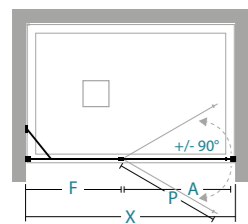

en angle eckig
MO-PIO+MO-FA

à 3 côtés 3-seitig
MO-PIO+MO-FIO+MO-FA

informations

Informationen

ouverture battante IN/OUT
innen und außen
Pendeltür

	X	A	P	F						
77-79	50	51	24						1	30
87-89	60	61	24						1	33
97-99	70	71	24						1	36
107-109	80	81	24						1	40
117-119	60	61	54						1	43
127-129	70	71	54						2	47
137-139	80	81	54						2	50

X longueur de paroi de douche\ Länge der Duschwand
A entrée\ Eingang
P longueur de la porte\ Länge der Duschwand
F longueur côté fixe\ Länge der Fixe Seite

Mesures standards

Standardmaße

Code	réglage Verstellbereich	Finitions profilés Fertigung der Profile	30	16	29	32	12	10
08A020080	77-79	colore	---	---	---	---	---	---
		abitat	---	---	---	---	---	
		vogue	---	---	---	---	---	
08A020090	87-89	colore	---	---	---	---	---	
		abitat	---	---	---	---	---	
		vogue	---	---	---	---	---	
08A020100	97-99	colore	---	---	---	---	---	
		abitat	---	---	---	---	---	
		vogue	---	---	---	---	---	
08A020110	107-109	colore	---	---	---	---	---	
		abitat	---	---	---	---	---	
		vogue	---	---	---	---	---	
08A020120	117-119	colore	---	---	---	---	---	
		abitat	---	---	---	---	---	
		vogue	---	---	---	---	---	
08A020130	127-129	colore	---	---	---	---	---	
		abitat	---	---	---	---	---	
		vogue	---	---	---	---	---	
08A020140	137-139	colore	---	---	---	---	---	
		abitat	---	---	---	---	---	
		vogue	---	---	---	---	---	

der Sonderpreis für H ist in der Tabelle zu finden **Sondermassen L / H** beyogen auf L der Duschwand

mesures spéciales Sondermaße

H max 210 cm
L min 40 cm
L max 180 cm

suppléments

Ergänzungen

Profilé d'extension 2 cm
Verbreiterungsprofil 2 cm