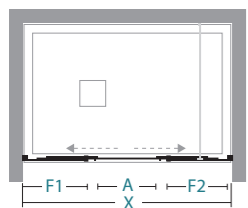

a tre lati three sides
GA-PSC2+2xGA-FA

informazioni

apertura scorrevole
sliding door

informations

X	A	F1/F2							
136-140	52	36						2	52
146-150	52	41						2	56
156-160	66	39						2	67
166-170	66	44						2	64
176-180	66	49						2	67

X lunghezza parete doccia\ shower wall length
A spazio d'entrata\ entrance space
F1 / F2 lunghezza lato fisso\ fixed side length

Misure standard

Standard sizes

Codice Code	estensibilità extension	Finiture profili Profiles finishing	30	16	29	12	11
07P360140	136-140	colore	---	---	---	---	---
		abitat	---	---	---	---	
		vogue	---	---	---	---	
07P360150	146-150	colore	---	---	---	---	---
		abitat	---	---	---	---	
		vogue	---	---	---	---	
07P360160	156-160	colore	---	---	---	---	---
		abitat	---	---	---	---	
		vogue	---	---	---	---	
07P360170	166-170	colore	---	---	---	---	---
		abitat	---	---	---	---	
		vogue	---	---	---	---	
07P360180	176-180	colore	---	---	---	---	---
		abitat	---	---	---	---	
		vogue	---	---	---	---	

attenzione

incluso: tirante di rinforzo lineare nei modelli da L 160 cm

included: linear bar to wall for 160 cm L

warning

Optical e Terra - decografia per: vetro Trasparente e Fumè, Misure standard e speciali, max 135 cm L

Optical and Terra - decoprinting for: glass Trasparente and Fumè, Standard and Special sizes, max 135 cm L

il prezzo della H speciale va trovato nella tabella Misure speciali L / H in base alla L della parete doccia