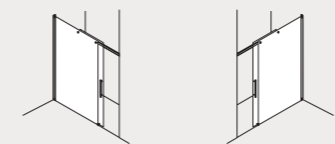

Scroll

Parete doccia con porta scorrevole
Sliding door

incluso included

disponibile available

IS-PSC

INSTALLAZIONE IN NICCHIA O AD ANGOLO
NICHE OR CORNER INSTALLATION

Misure standard Standard sizes

Codice SX LH Code	Codice DX RH Code	estensibilità extension	Finiture profili Profiles finishing	30	29
07P130090	07P120090	90-92	inox	---	---
07P130100	07P120100	98-100	inox	---	---
07P130110	07P120110	108-110	inox	---	---
07P130120	07P120120	118-120	inox	---	---
07P130130	07P120130	128-130	inox	---	---
07P130140	07P120140	138-140	inox	---	---
07P130150	07P120150	148-150	inox	---	---
07P130160	07P120160	158-160	inox	---	---
07P130170	07P120170	168-170	inox	---	---
07P130180	07P120180	178-180	inox	---	---

Misure speciali L Special sizes L

Codice SX LH Code	Codice DX RH Code	estensibilità extension	Finiture profili Profiles finishing	30	29
07P139001	07P129001	90 < L < 120	inox	---	---
07P139001	07P129001	121 < L < 140	inox	---	---
07P139001	07P129001	141 < L < 160	inox	---	---
07P139001	07P129001	161 < L < 210	inox	---	---

X lunghezza parete doccia\ shower wall length
A spazio d'entrata\ entrance space
F lunghezza lato fisso\ fixed side length

attenzione

Optical e Terra - decografia per: vetro Trasparente, Misure standard e speciali, max 135 cm L